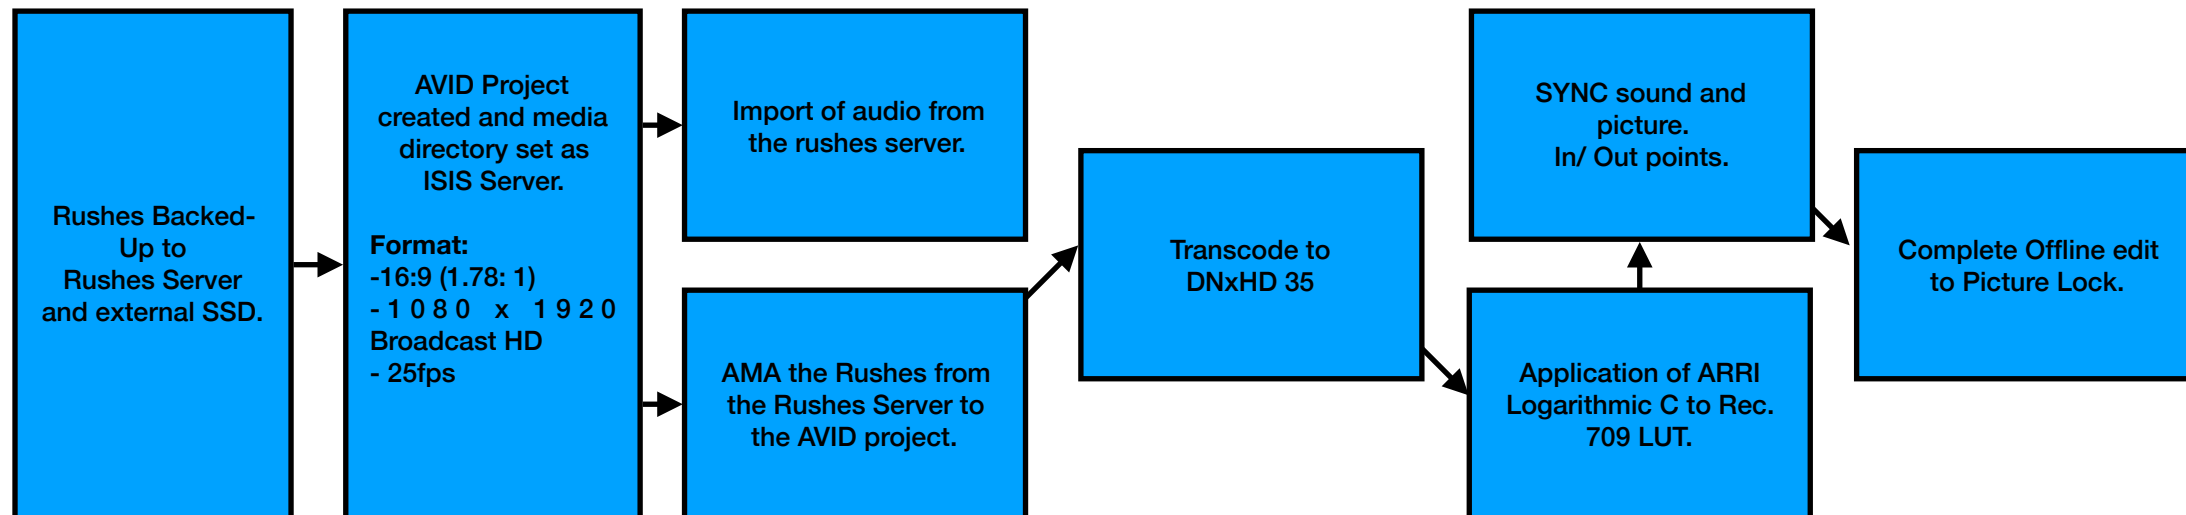

## 7.36 Per Hour - Workflow from Rushes to Picture Lock (Traditional)

## 7.36 Per Hour - Picture Lock to Mastering (Traditional)